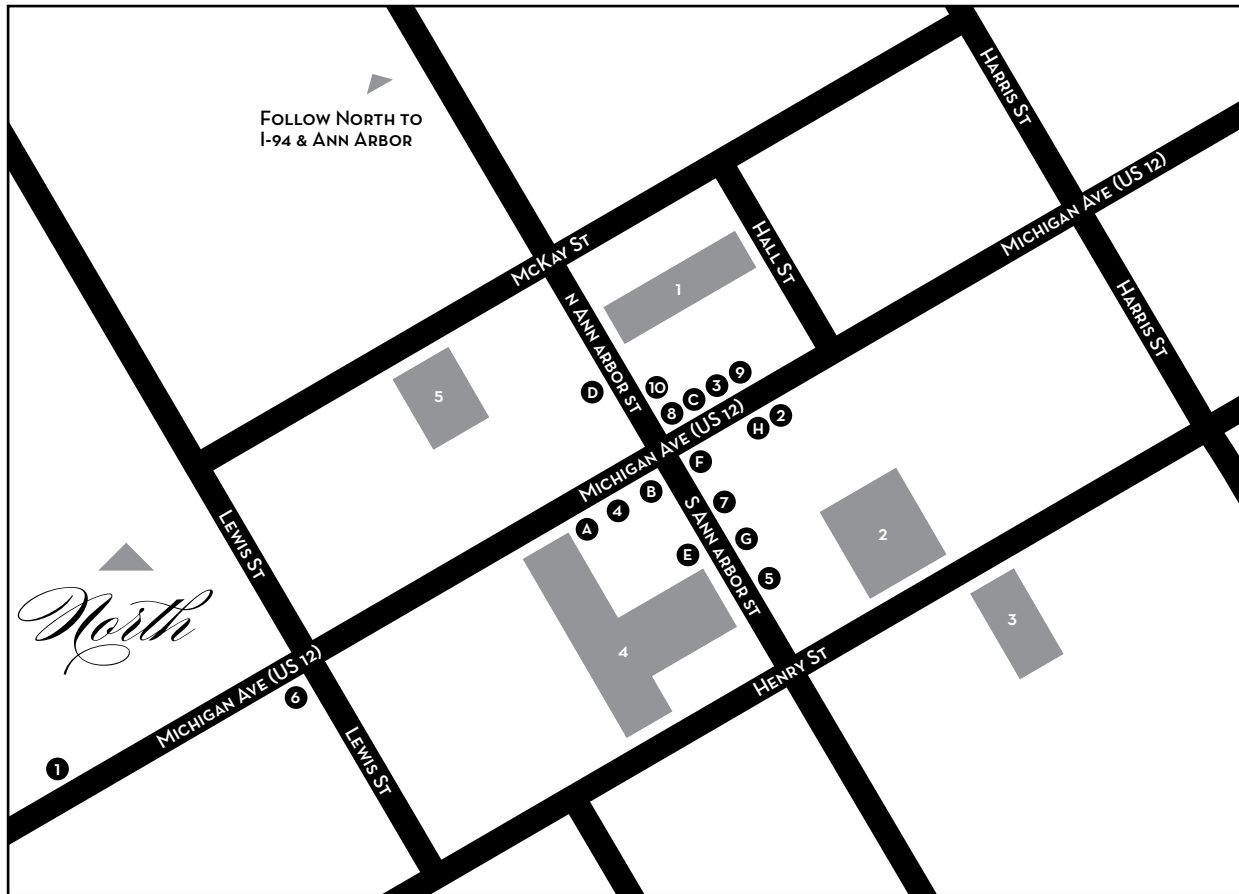

# Downtown Map

## KEY

- PUBLIC PARKING
- DINE
- SHOP

## DINE

- A BENNY'S BAKERY
- B BRECON GRILLE
- C DAN'S DOWNTOWN TAVERN
- D DROWSY PARROT
- E LITTLE CAESAR'S PIZZA
- F MAC'S ACADIAN SEAFOOD SHACK
- G MY FAVORITE CAFE
- H SPOTTED DOG WINERY

## SHOP

- 1 212 ART CENTER
- 2 ACCENT JEWELERS
- 3 CADENCE CYCLE
- 4 CALICO CAT
- 5 COBBLESTONE ROSE
- 6 FIRST DESIGN CABINetry
- 7 MAUREEN'S DESIGN
- 8 PINEAPPLE HOUSE
- 9 THE RESALE BOUTIQUE
- 10 THE TOWN & COUNTRY BIKE SHOP